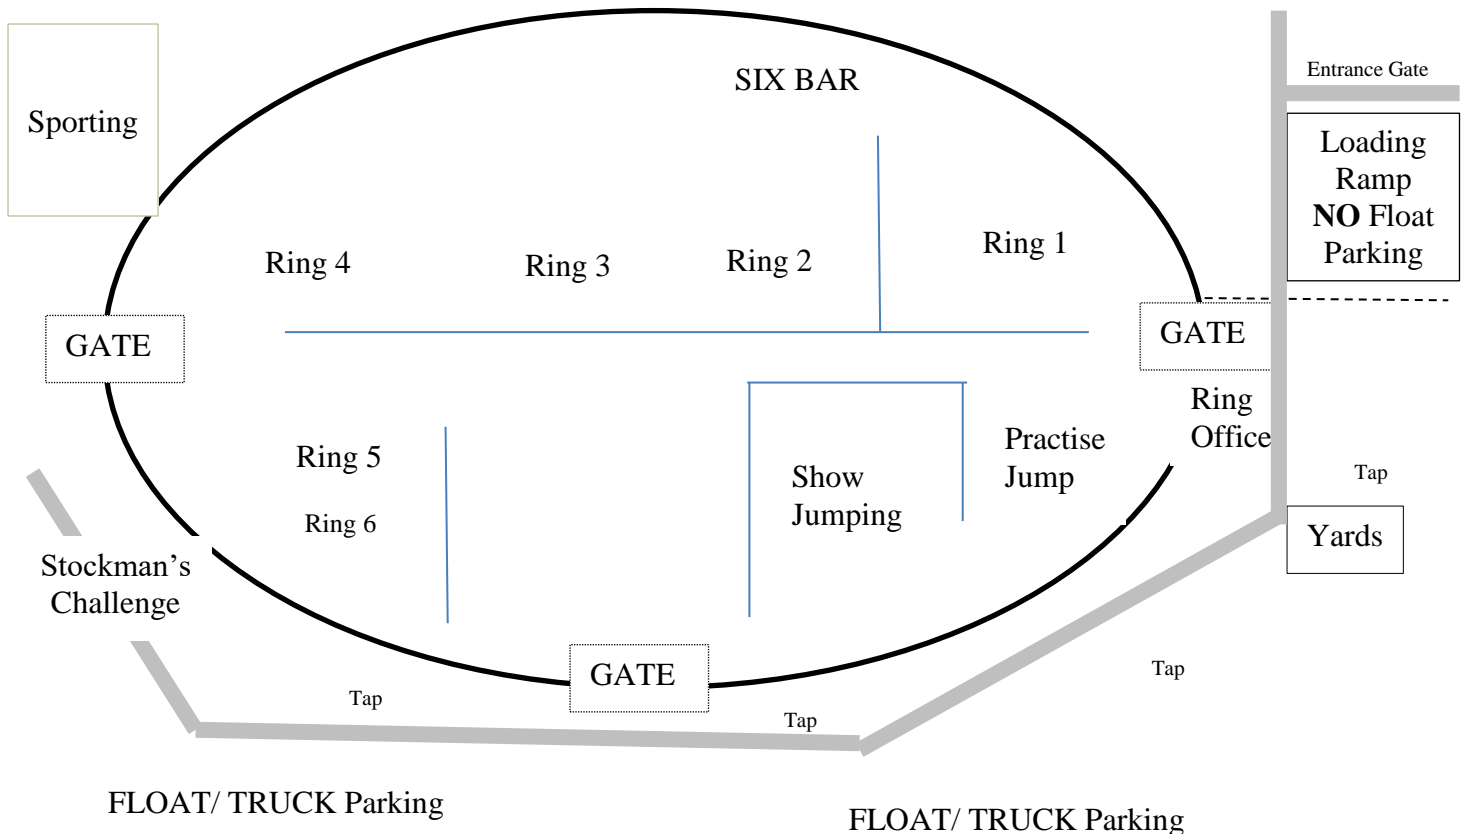

The contents of this schedule have been carefully compiled. The Committee will not be responsible for any errors or omissions.

BRIBBAREE SHOW September 29th 2018

BRIBBAREE SHOWGROUND RING LAYOUT

- **Ring 1 – 8:30am Start** Hack, & 2nd Chance Show Hunter
- **Ring 2 – 8:30am Start** Show Hunter, & 2nd Chance Hacks
- **Ring 3 – 8:30am Start** Breed Ring
- **Ring 4 – 9am Start** Handler, Local/Junior/ Adult Rider,
- **Ring 5 – 11am Start** Australian Stock Horse
- **Ring 6 – 8:30am Start** Small Breeds
- **Show Jumping – 8.30am Start**
- **Sporting – 2:30pm Start**
- **Stockman's Challenge – Register by 9am. Start TBA**