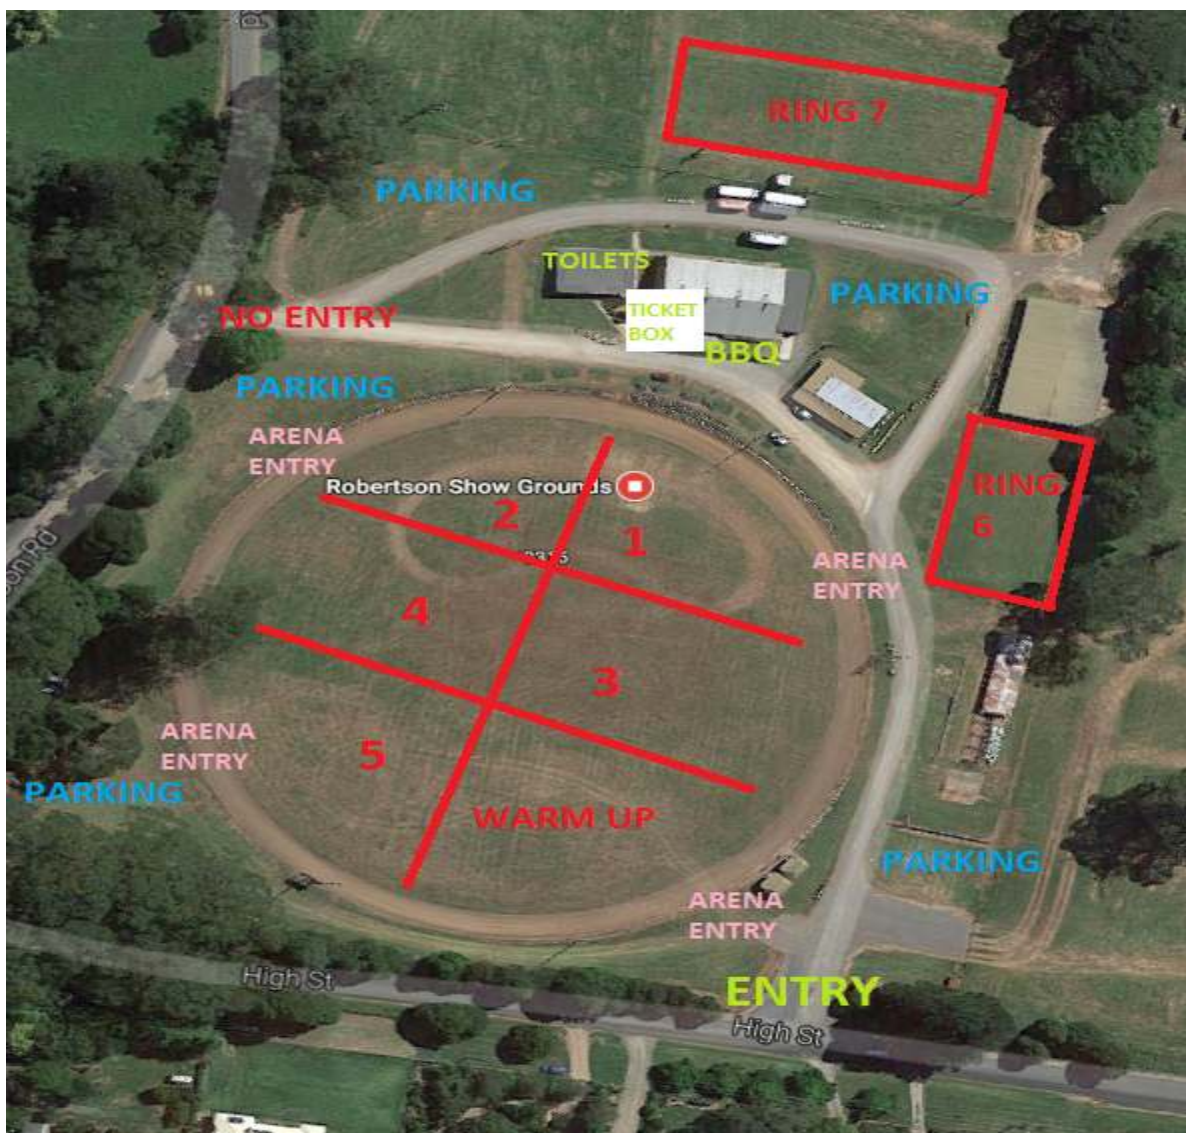

ENTRY TO GROUNDS $10.00 PER VEHICLE

ENTRY PER CLASS $ 4.00

RESULTS WILL BE FORWARDED TO THE RAS FOR CONSIDERATION FOR THE 2018 SYDNEY ROYAL EASTER SHOW

Any updates will be made available at www.robertsonshow.org.au or find us on Facebook

Enquiries can be made to 0488428776 or Email robertsonshow@bigpond.com.au

SAVE THE DATE   **Robertson Annual Show**   **2nd and 3rd March 2018**

Grounds map for the Spring show