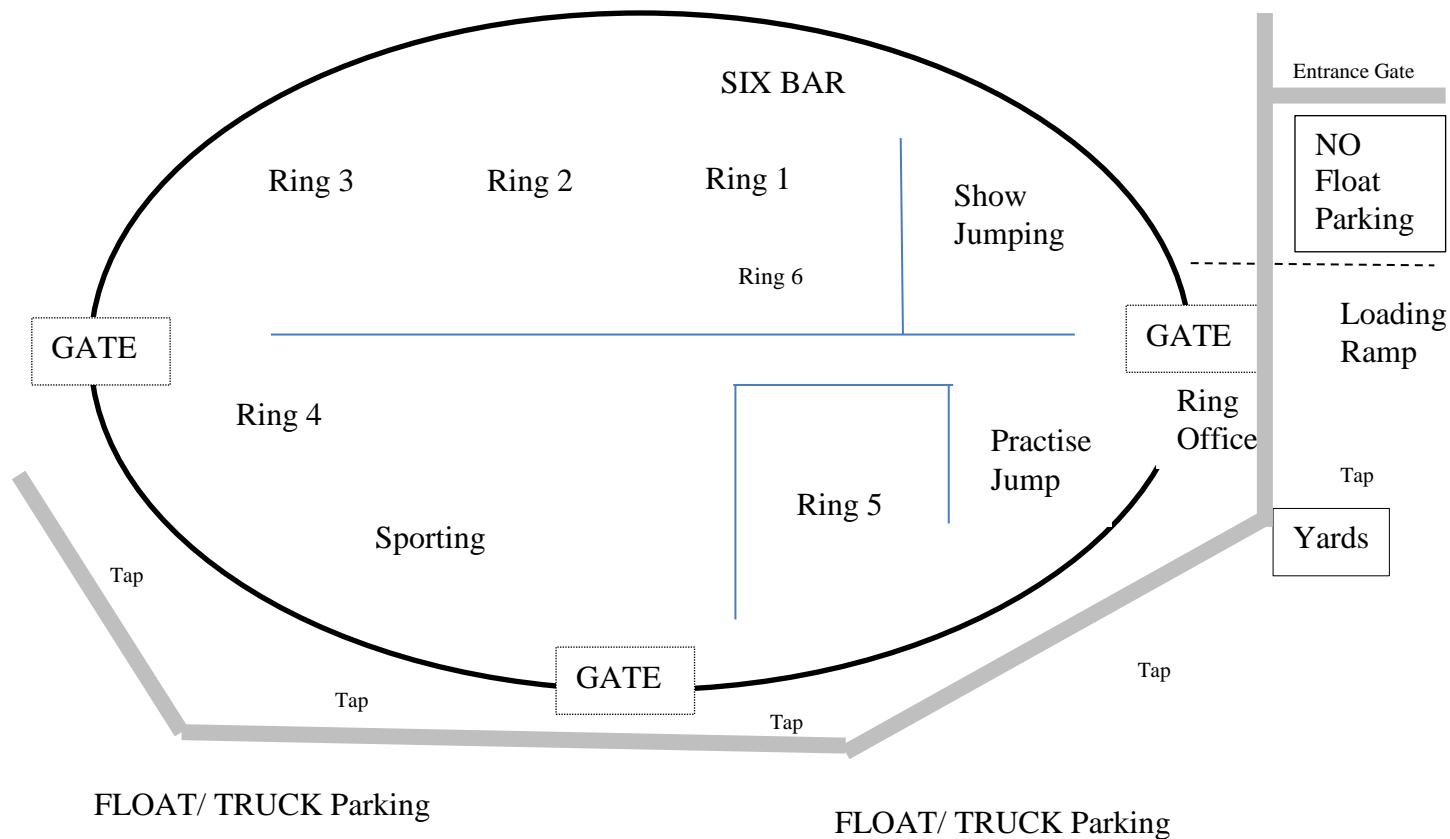

BRIBBAREE SHOWGROUND

- **Ring 1 – 9am Start** - Hack, & 2nd Chance Show Hunter 3pm Miniatures & Shetlands
- **Ring 2 - 9am Start** - Show Hunter, & 2nd Chance Hacks
- **Ring 3 - 9am Start** - Breed Ring
- **Ring 4 – 9am Start** - Junior Handler, Local/Junior Rider, and Adult Rider
- **Ring 5 – 9am Start** - “Australian Stock Horse” (Sand Ring)
- **Show jumping – 8.30am Start**
- **Sporting – 2:30pm Start**

SUPREME RIDDEN SHOW HUNTER OF BRIBBAREE SHOW

Prize Money: **$100.00**

Sponsored by: THE FAMILY OF THE LATE NEALE EDGERTON

SUPREME CHAMPION RIDDEN HACK

Prize Money: **$100.00**

Sponsored by: MATTHEW and DAVID HALL

MOST SUCCESSFUL OFF THE TRACK THOROUGHBRED

Debbie Prest First $100 Second $30 Third $20

Register at ring secretary office and collect performance card. (Racing evidence required, last 6 races)

All cards to be handed in prior to 3pm.

WIN A BAG of Chaff – Sponsored by Troy Lamb Seed & Feed

Change your unwanted ribbons at the Horse Administration Tent in Horse Arena for a raffle ticket in a bag of chaff.
Drawn at 3pm.