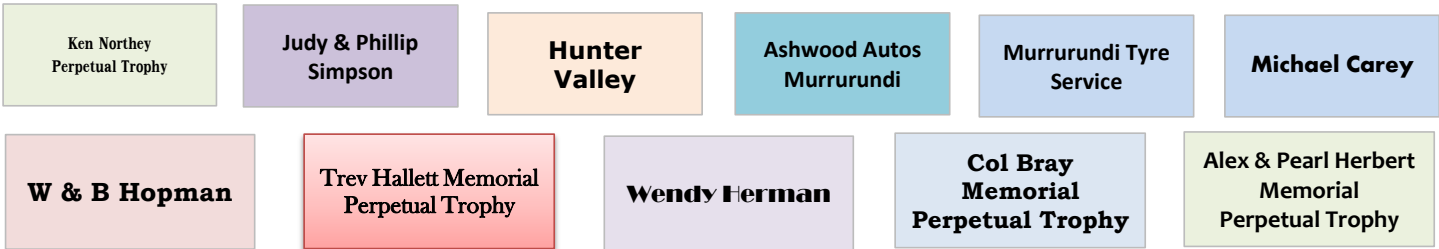

THANK YOU

to all of our wonderful
SPONSORS, WORKERS, ASSOCIATIONS, SOCIETIES
and **COMPETITORS** for their efforts
in making the
2017 UPPER HUNTER SHOW a GREAT SUCCESS